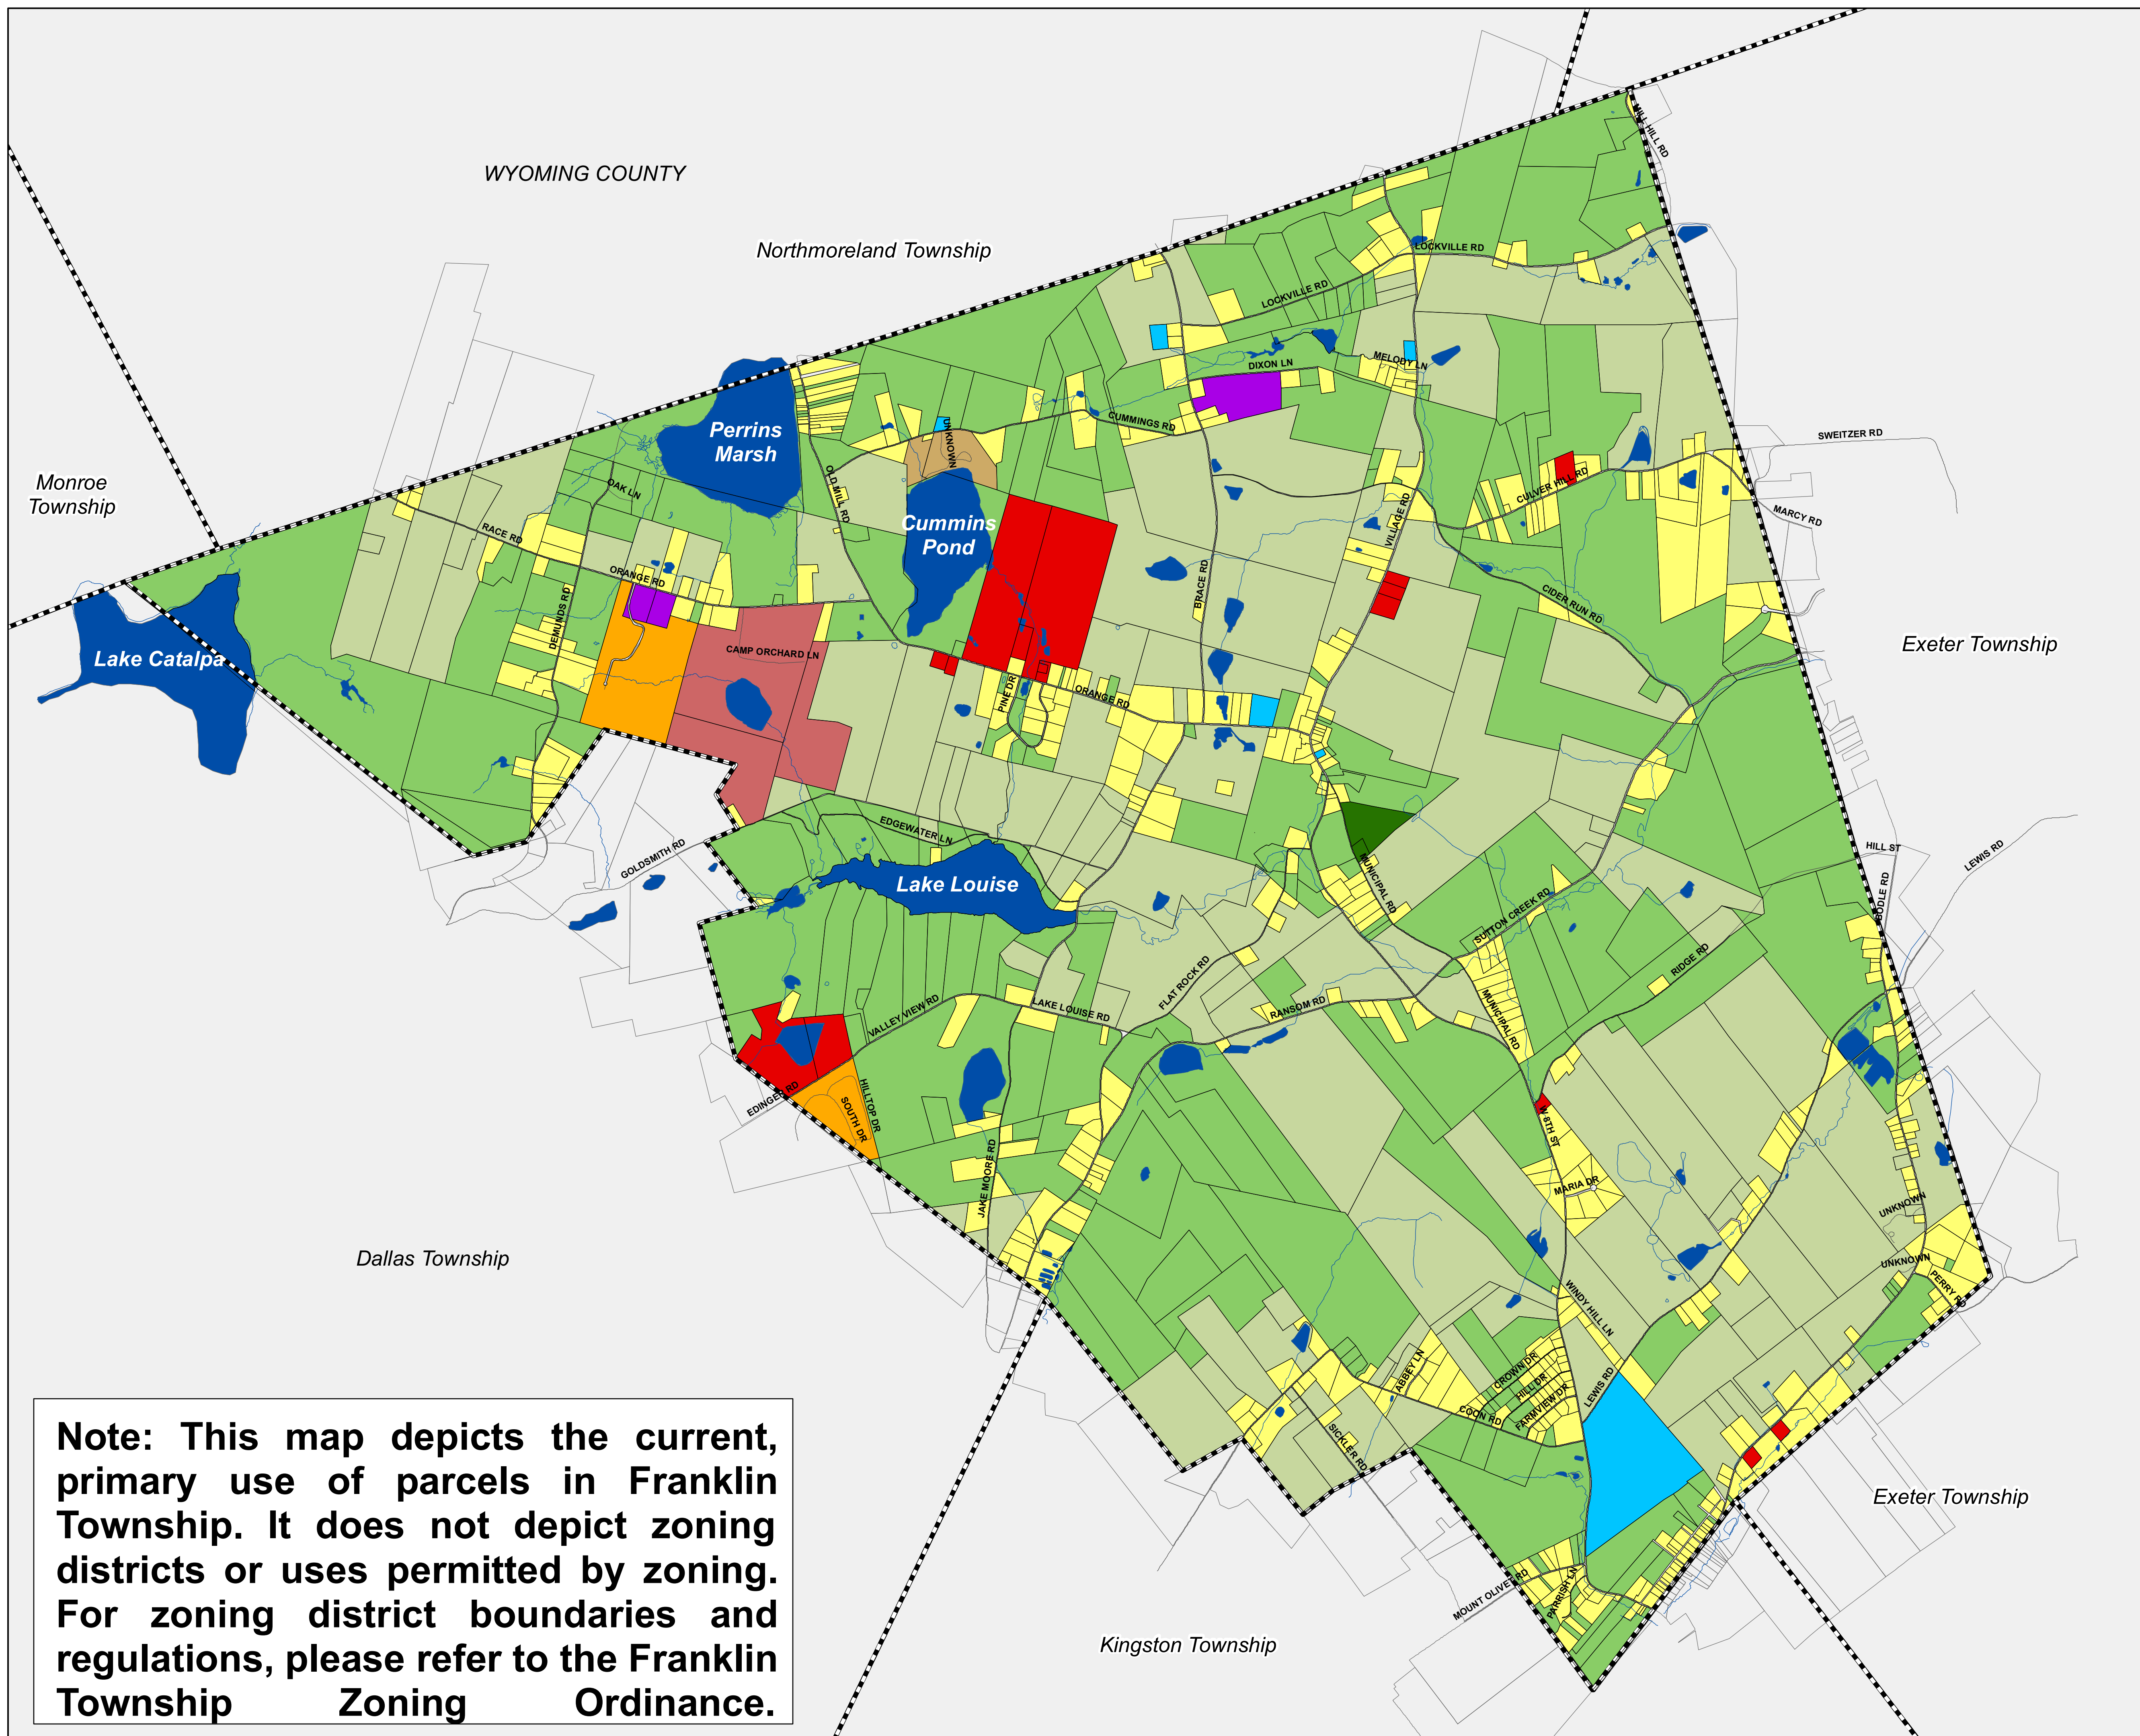

Existing Land Use

Legend

- Residential
- Mobilehome Park
- Commercial
- Industrial
- Institutional
  (Gov't/Religious/Fire Co.)
- Agriculture
- Open Space/Woodland
- Municipal Building & Park
- Private Camp
- Campground

Data Sources:
Base Features - Luzerne County, 2/2010
Land Use - Sarcinello Planning & GIS,
(Derived from 2008 Aerial Photos)

Franklin Township Comprehensive Plan

Franklin Township
Luzerne County, Pennsylvania

Map Prepared By:
Nanci Sarcinello, AICP
Sarcinello Planning & GIS Services
Swarthmore, Pennsylvania 19081

Date: July 5, 2011

Note: This map depicts the current, primary use of parcels in Franklin Township. It does not depict zoning districts or uses permitted by zoning. For zoning district boundaries and regulations, please refer to the Franklin Township Zoning Ordinance.